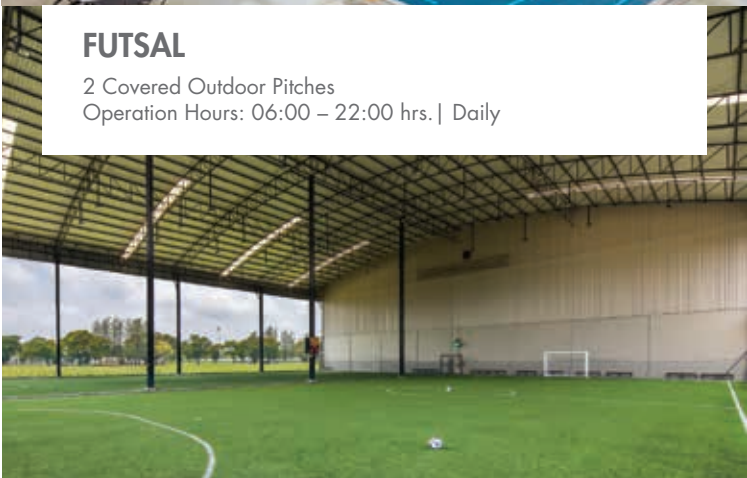

FUTSAL

2 Covered Outdoor Pitches
Operation Hours: 06:00 – 22:00 hrs. | Daily