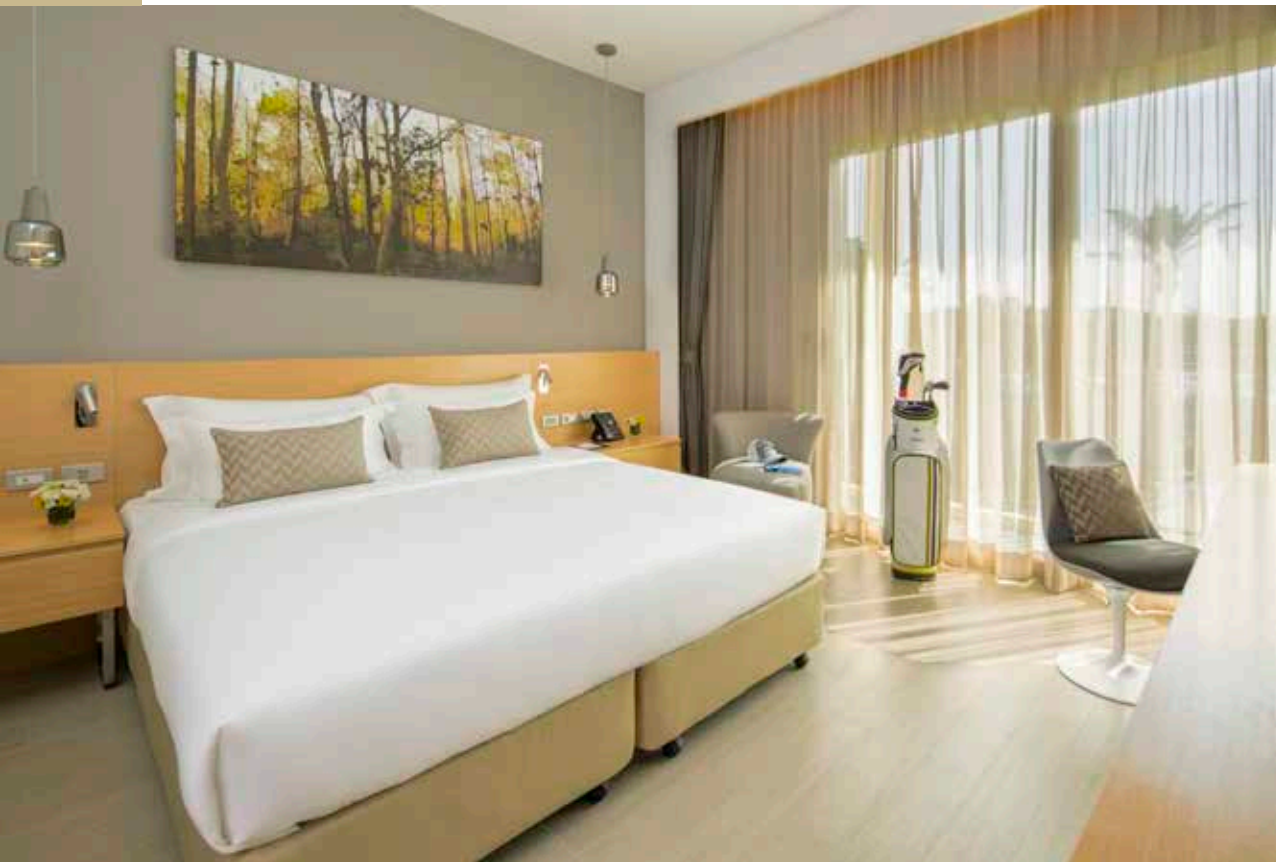

Operation Hours: 10:00 - 20:00 hrs. | Daily

VALUE FOR ALL OCCASIONS

EASTIN THANA CITY GOLF RESORT BANGKOK

The resort consists of a total of 194 luxurious rooms providing guests with excellent in-room facilities, various dining options, fully equipped function rooms and all the amenities expected of a deluxe resort including complimentary Wi-Fi Internet throughout the property. Guests can enjoy the facilities of the neighbouring Thana City Country Club, which includes an international-class 18-hole golf course designed by Greg Norman, the only course in Thailand created by “The Great White Shark”, as well as sports facilities, outdoor swimming pools, restaurants and bar.